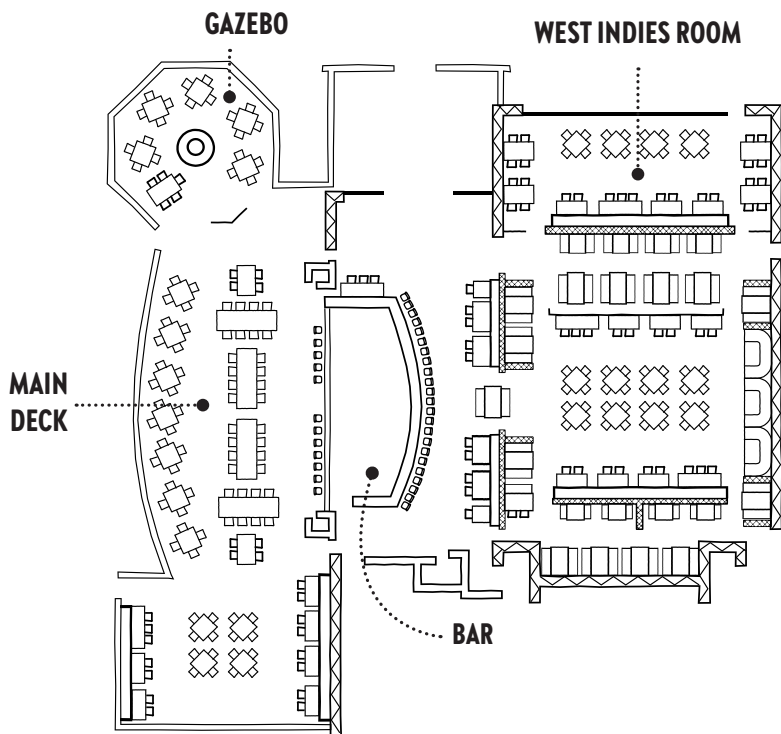

GROUP EVENT

Dining Areas

Oakland Park, FL

	<u>Seated</u>	<u>Cocktail</u>
MAIN DECK	140	200
GAZEBO	24	40
BAR	-	75
WEST INDIES ROOM (PRIVATE DINING ROOM)	54	70
INTERIOR	225	350
FULL FACILITY	365	550